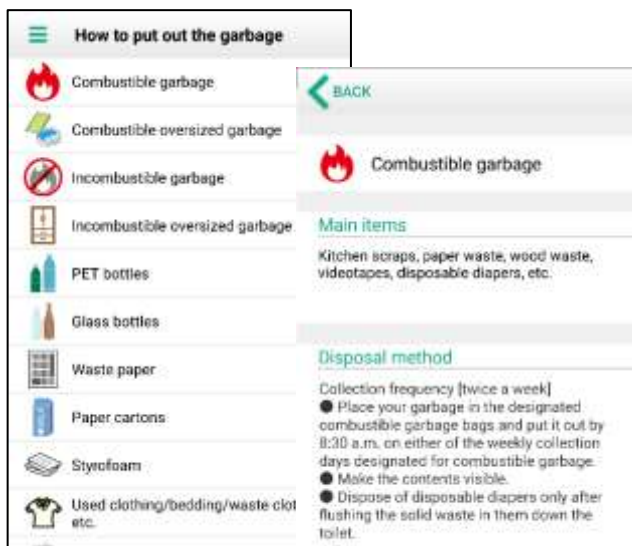

③ How to put out the garbage

It introduces how to put out each garbage classification and precautions when putting it out.