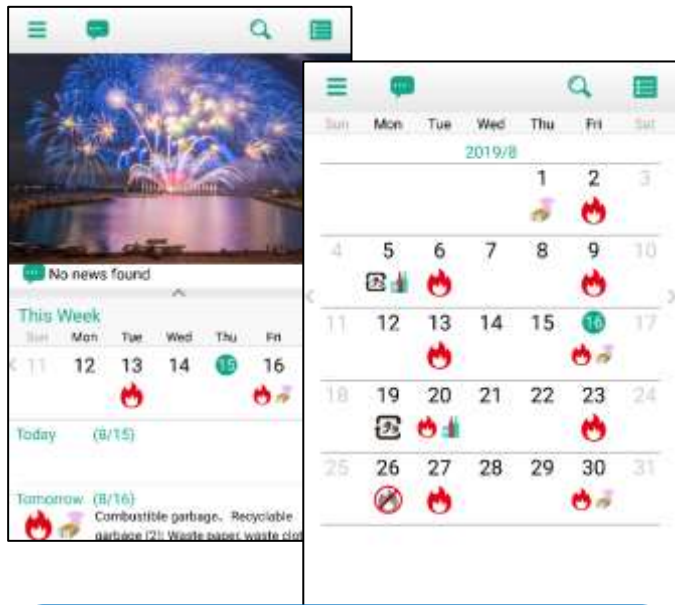

Main functions of the application version

① Garbage collection calendar

You can check the garbage collection date in your area for today, tomorrow, weekly and monthly. Collection date varies according to the residents' association (ward).