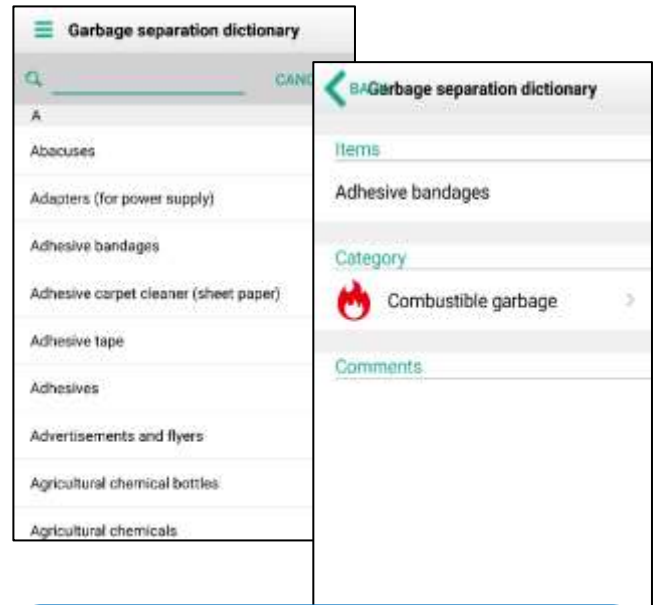

② Garbage separation dictionary

Product names are listed in alphabetical order. You can search for the product name you are looking for. We will update from time to time.